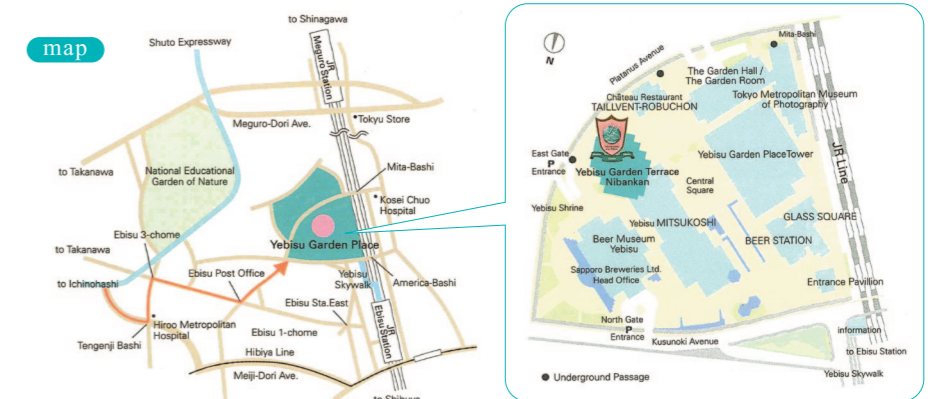

Head Office Poppins Corporation

5F 5-6-6 Hiroo Shibuya-ku Tokyo Tel 03-3447-2133 / Fax 03-3447-2192 URL : <http://www.poppins.co.jp>