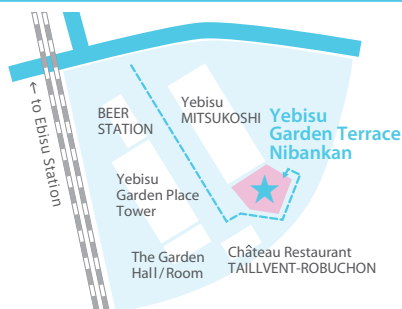

2 April 2009 to 1 April 2010 (Max15)

5-6

2 April 2008 to 1 April 2009 (Max15)

ACCESS

Yebisu
Garden Terrace
Nibankan

Nibankan 1F 4-20-2
Ebisu Shibuya-ku Tokyo
150-0013

CONTACT US

If you apply to the Open House,
Please send an email with
following information.